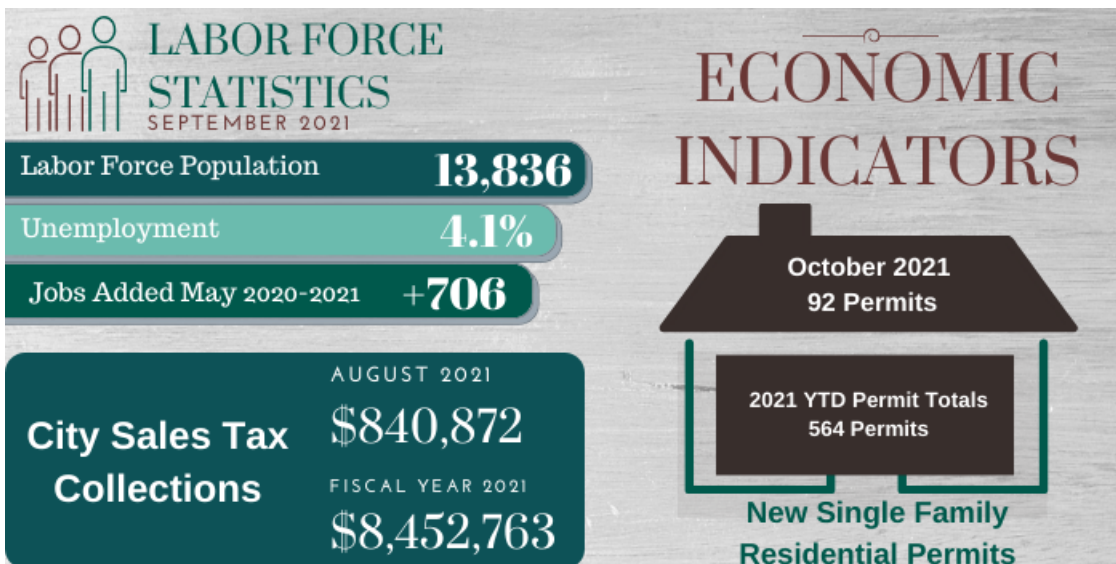

**About the
SEDC**

**Site
Selection**

Targeted Industry

TOP STORIES

**Tyson Foods Investing \$58 Million to Expand
Operations in Seguin to Meet Growing
Consumer Demand for Chicken**

Seguin, Texas- The City of Seguin, the Seguin Economic Development Corporation (SEDC) and Tyson Foods, Inc. announced today that Tyson Foods, Inc. will expand its facility in Seguin, Texas to increase production capacity to meet increasing demand for Tyson chicken. The expansion project will represent a \$58 million capital investment within the Seguin community. [Read More](#)

ECONOMIC INDICATORS

LOCAL NEWS

GRMC’s Board of Managers highlight hospital’s continued success during a pandemic

(Seguin) — GRMC’s board chairman is giving the local hospital a round of applause for its ability to offer the highest quality of care to its patients, all while operating during a pandemic. Dr. James Lee, the chairman for the Guadalupe Regional Medical Center’s board of managers, publicly highlighted the hospital’s efforts during Tuesday’s meeting of the Guadalupe County Commissioners Court. [Read More](#)